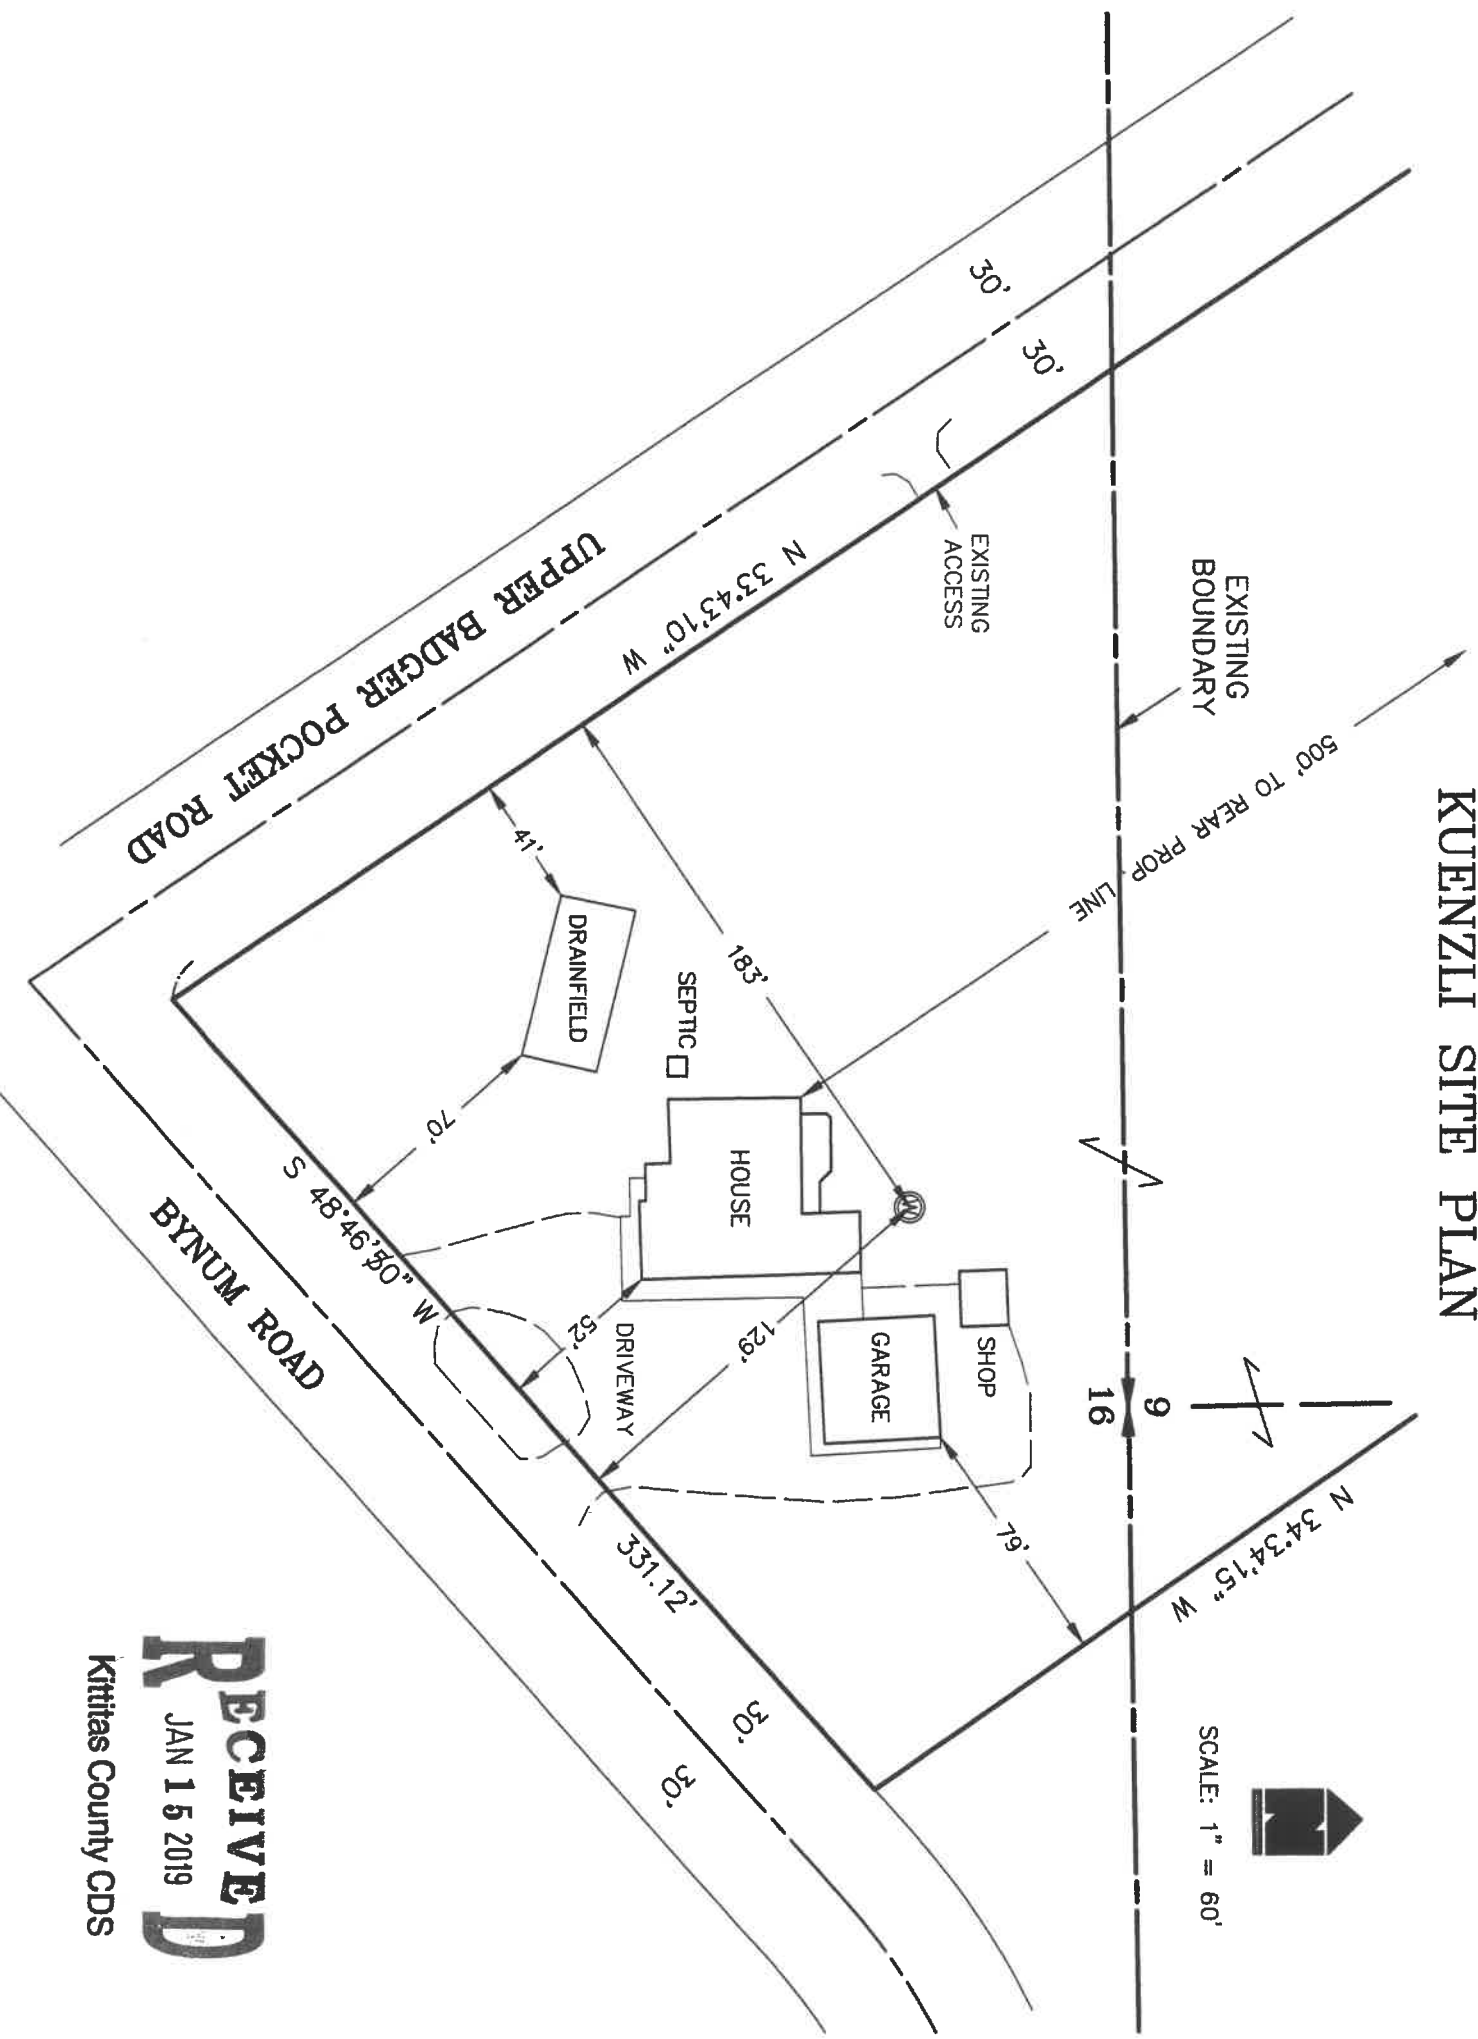

# KUENZLI SITE PLAN

SCALE: 1" = 60'

**RECEIVED**  
JAN 15 2019  
Kittitas County CDS